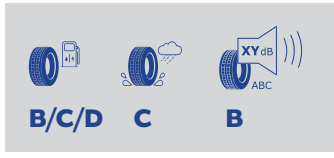

EU Tyre Label