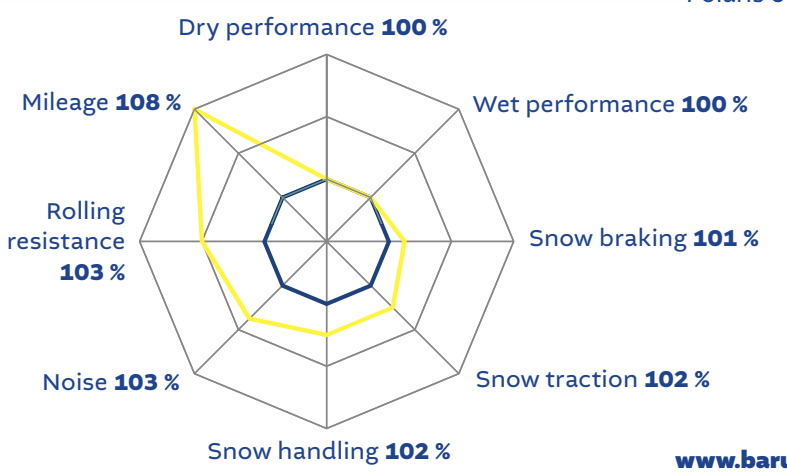

Performance

www.barum-tyres.com